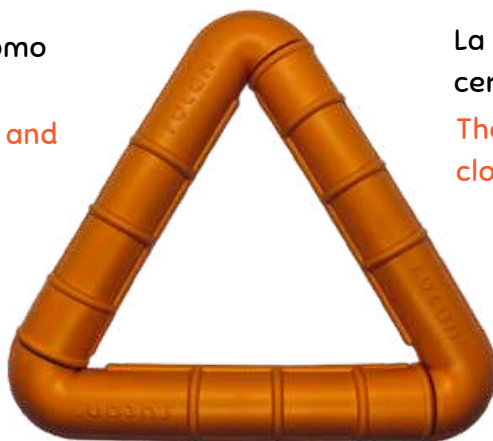

Características Features

Flota en el agua por su diseño tubular
Floats on water because of its tubular design

Peso ideal tanto para lanzar como para transportar
Ideal weight for both launching and transport.

La boca del perro se mantiene casi cerrada mientras lo usa
The dog's mouth remains almost closed while in use

Fácilmente visible en el agua
Easily visible in water

Alta Calidad y durabilidad
High quality and durability

Caucho natural no tóxico y aromatizado.
Non-toxic and flavored Natural Rubber.